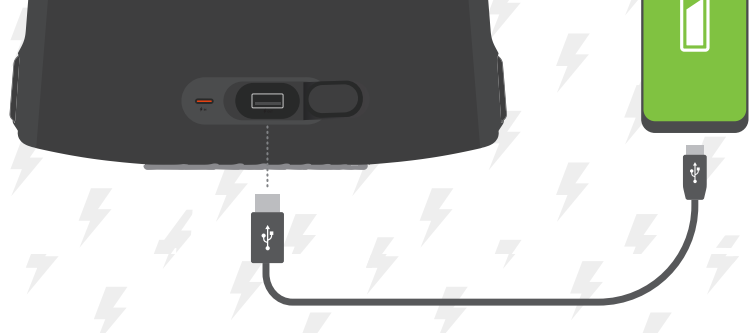

POWERBANK

WATERPROOF DUSTPROOF IP67