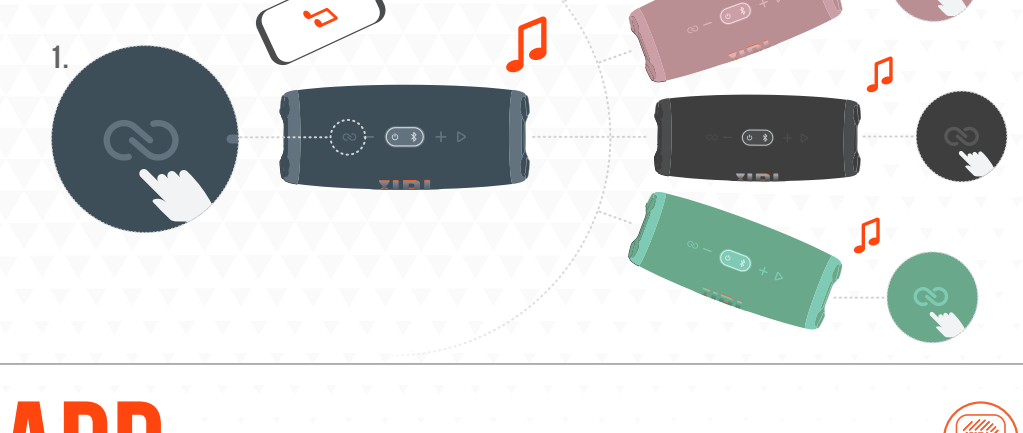

PARTYBOOST

APP

JBL PORTABLE

USE THE JBL PORTABLE APP FOR SPEAKER CONFIGURATION AND SOFTWARE UPGRADE.